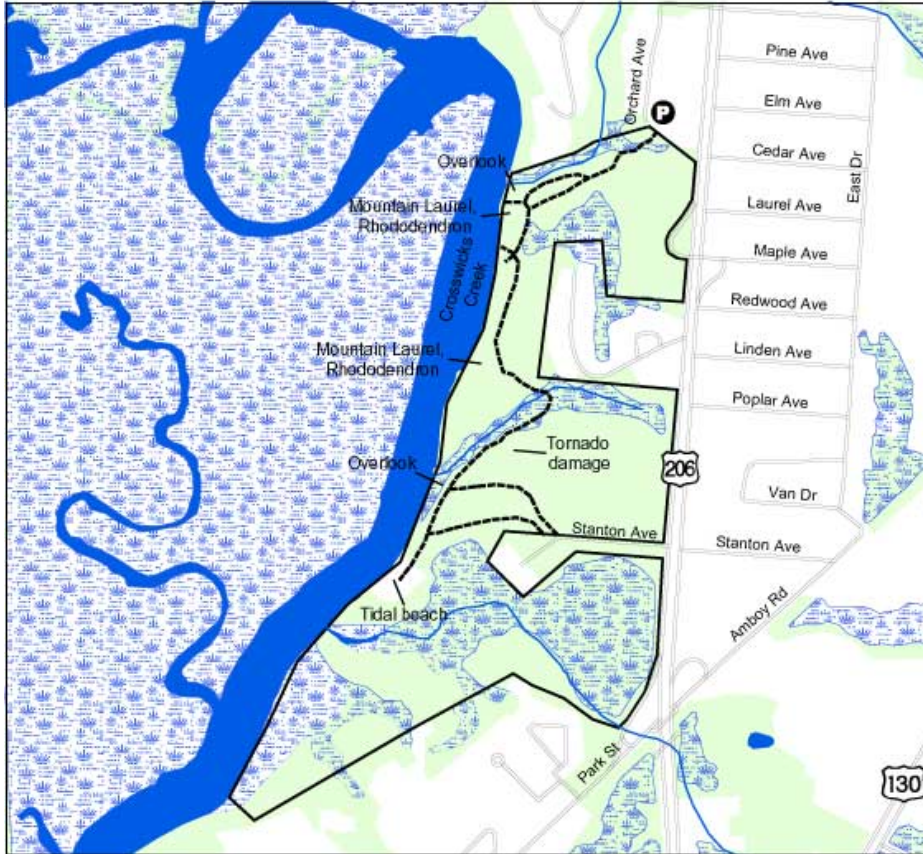

Hamilton-Trenton Marsh/Bordentown Bluffs

Burlington County Trail Number 01

Hamilton/Trenton Marsh
Bordentown Bluffs

- Roads
- Trails
- Boundary
- Forest
- Water
- Wetlands

Cartography and trail data: The GIS Center at Stony Brook, 8/15/03
for the Central NJ Trails Association.
Other data acquired from NJDEP and NJDOT, but this secondary map product
has not been verified or authorized by those agencies.
Areas marked as wetlands may only be seasonally wet.